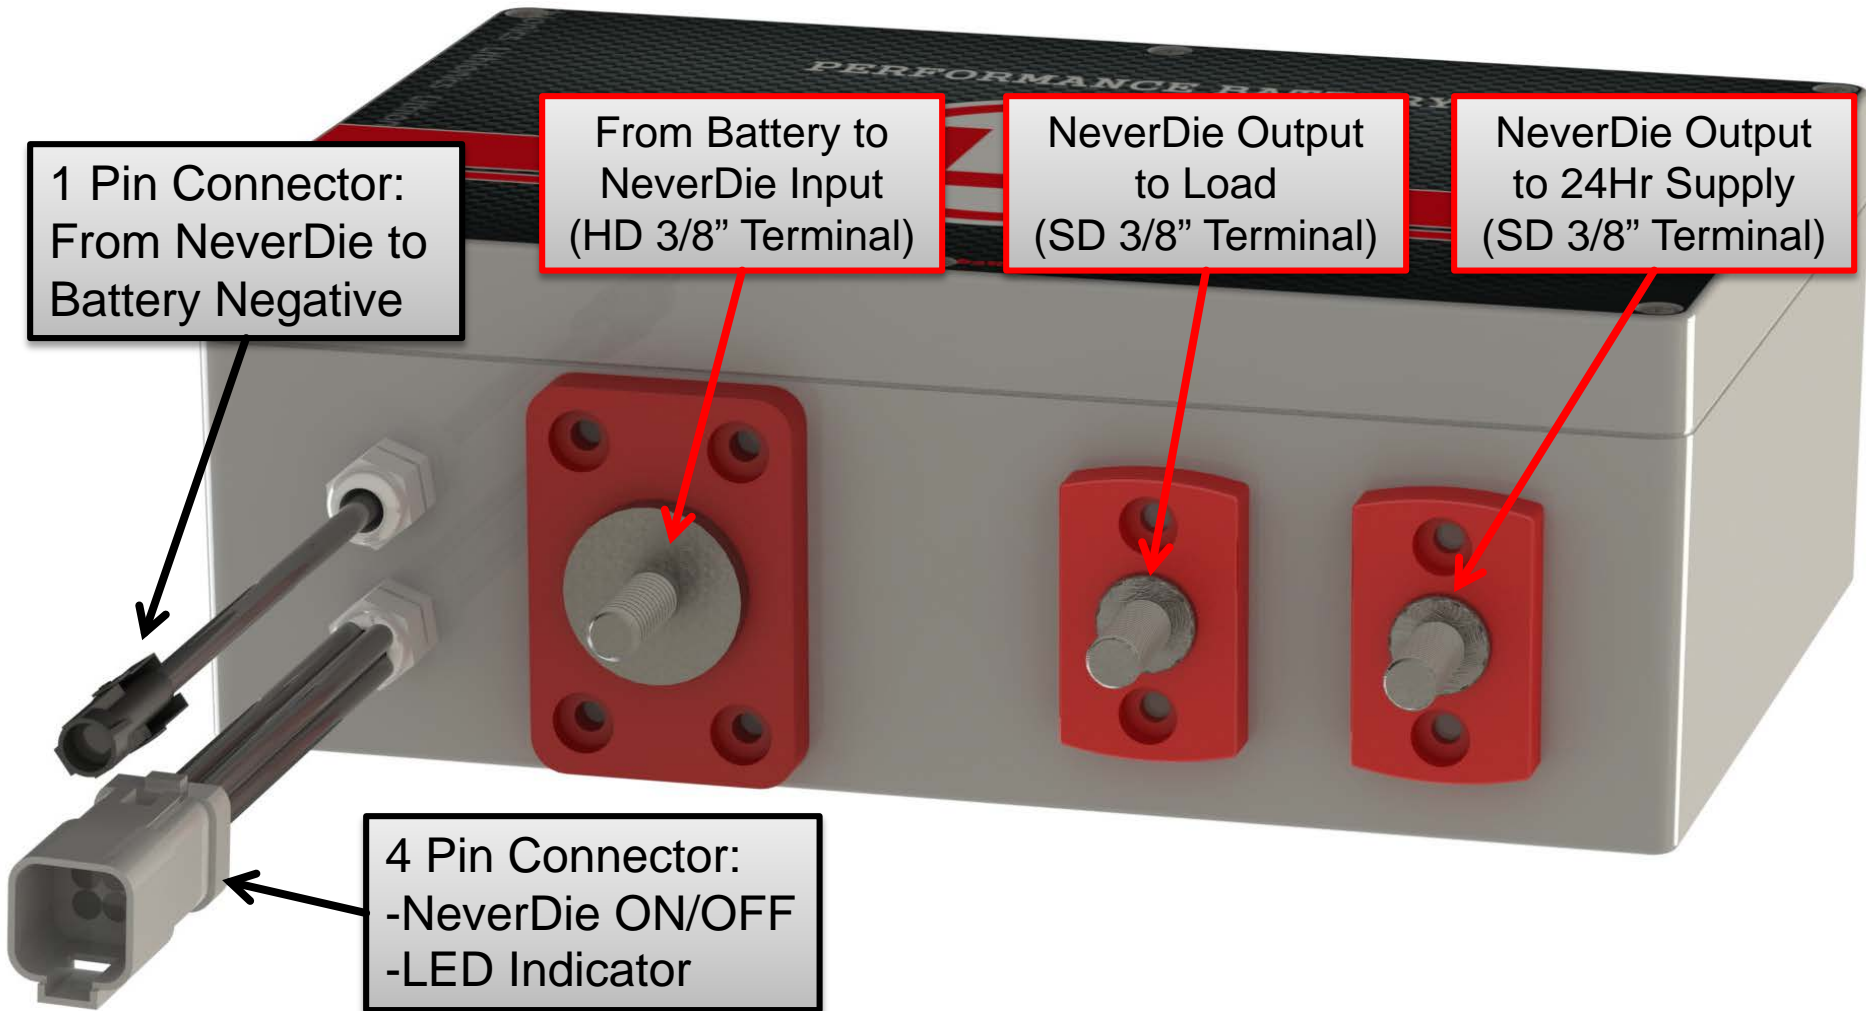

# Lithionics Battery Marine Series NeverDie® Bilge Pump Control

Page 1 of 3 PDF

# NeverDie® BMS Bottom Layout

# NeverDie® BMS Top Layout

NeverDie ON/OFF  
Toggle Switch

NeverDie Reset  
Momentary Switch